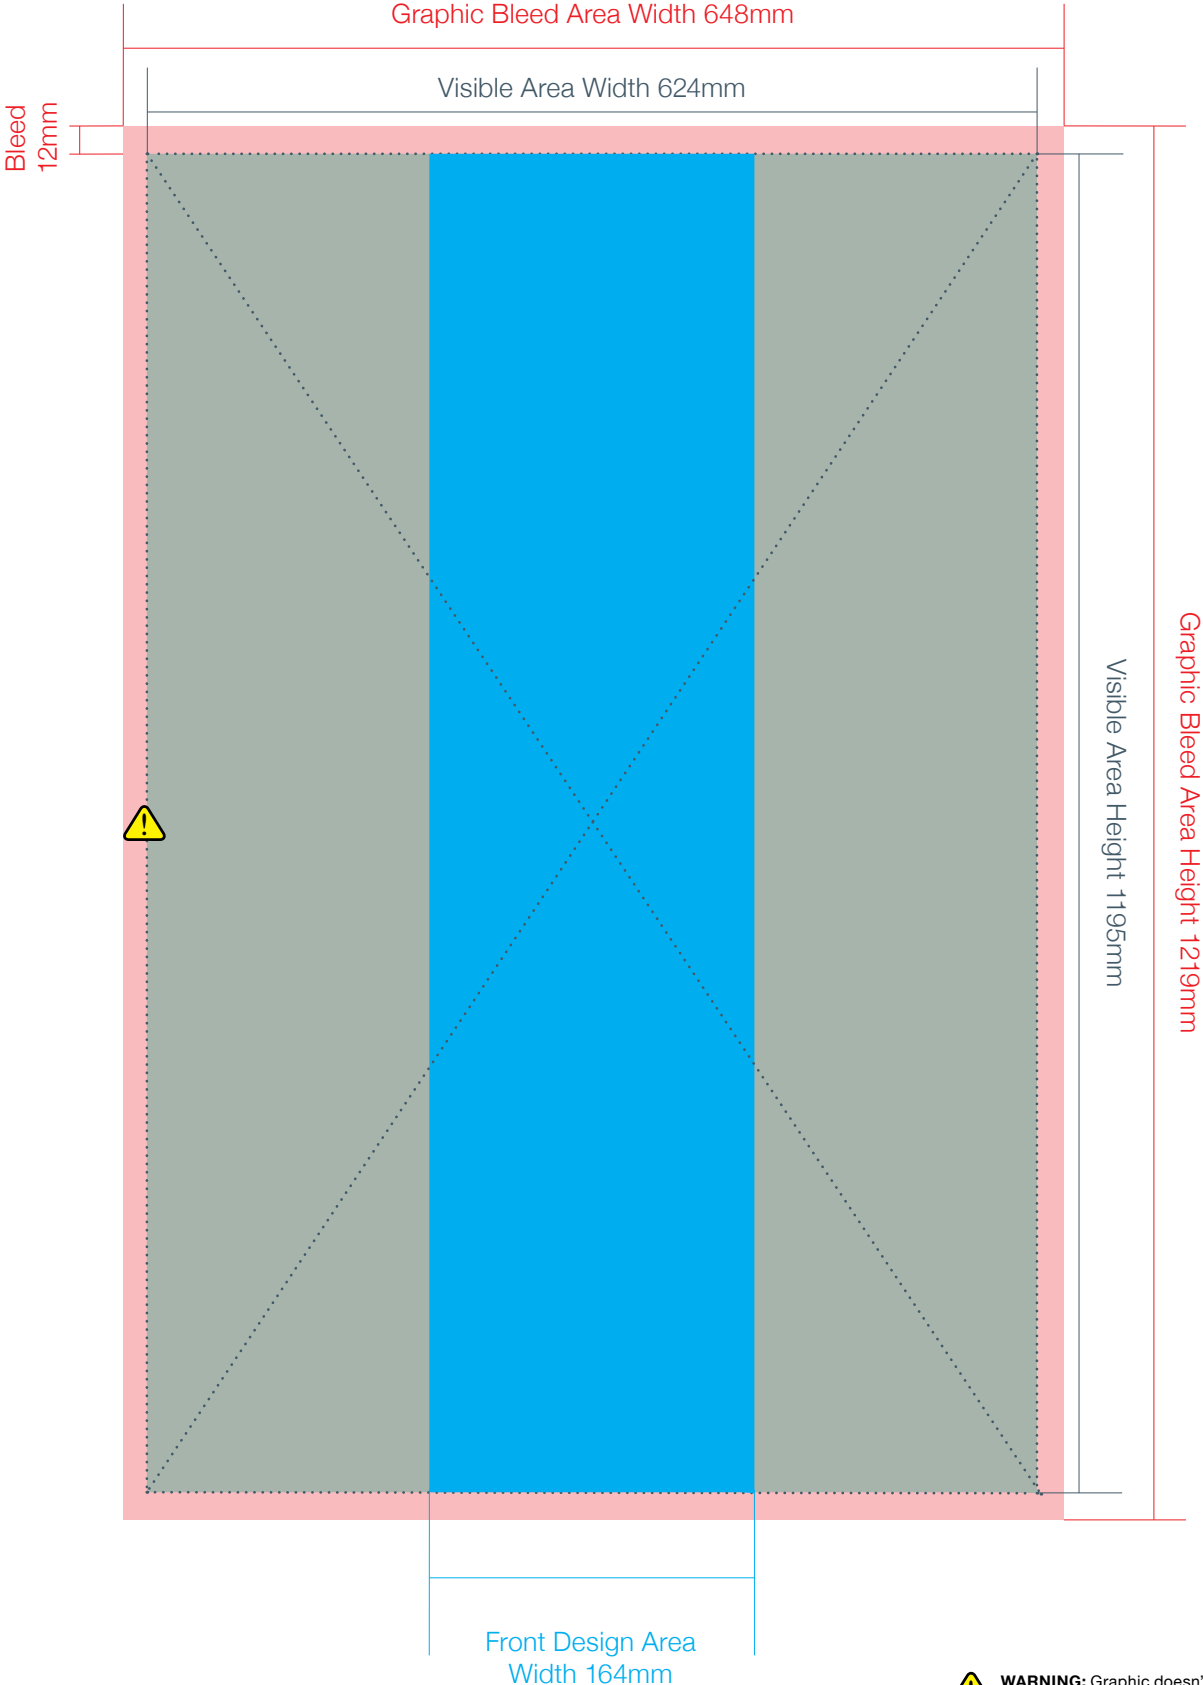

Overall Graphic Size  
Lumos Midi Tower Graphic Template

Visible Graphic Area   
Bleed Area   
Front Visible Area 

 **WARNING:** Graphic doesn't overlap on rear of product, but meets seamlessly